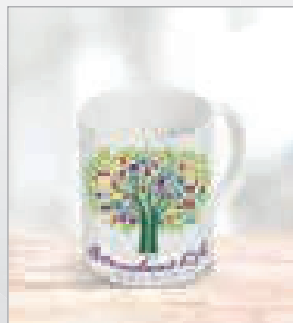

GF-AM-851
BLANK CANVAS MUG IN
BIANCA CUSTOM GIFT BOX

SW