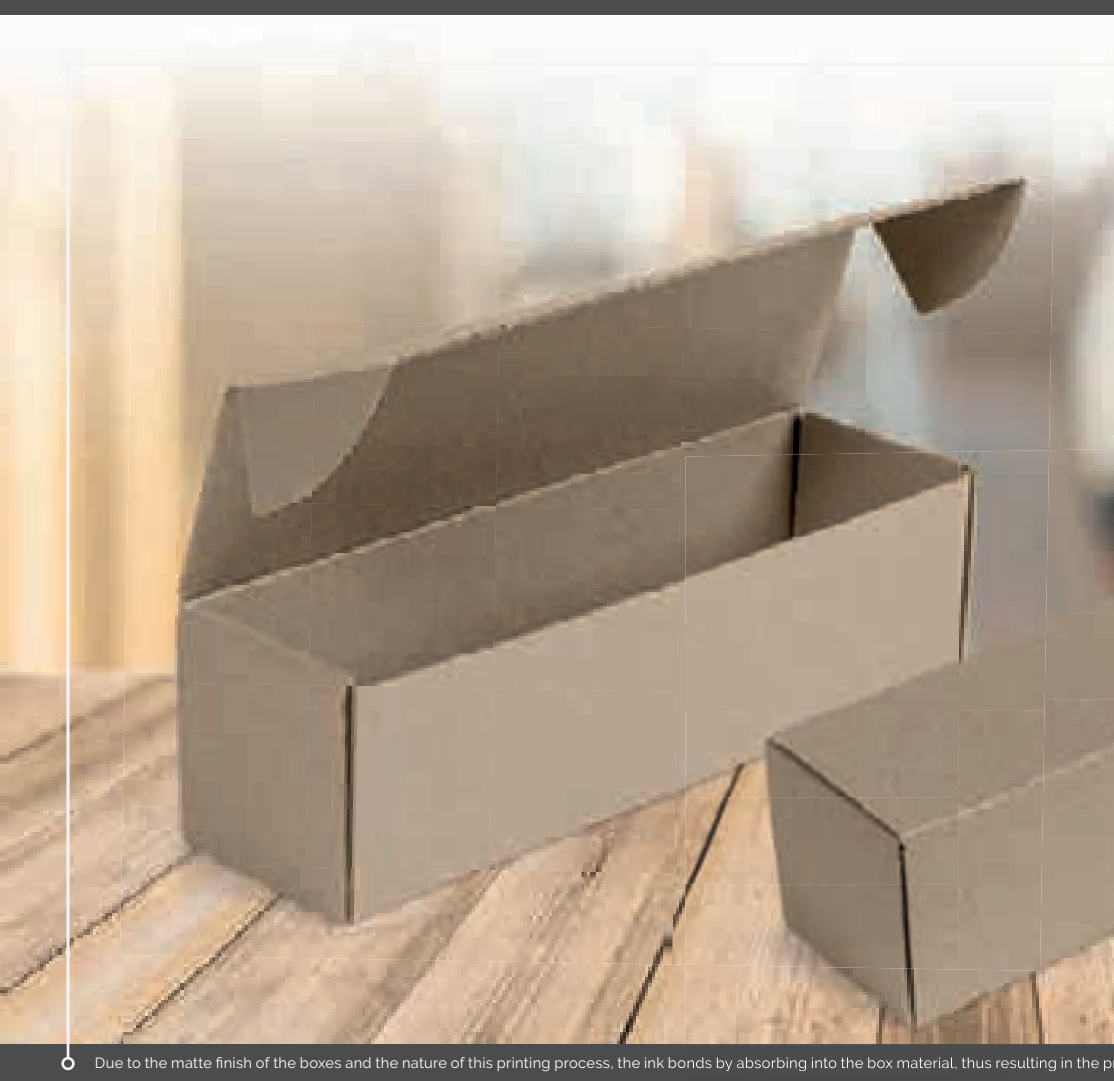

PG-AM-398

BIANCA BOTTLE GIFT BOX

- **Size:** 26 (l) x 7.2 (w) x 7.2 (h)
- **Material:** 1.2mm E flute corrugated board
- **Description:** natural colour outer layer and natural colour inner layer • foldable cardboard gift box
- **Price Includes:** Digital Custom Packaging (DCP)