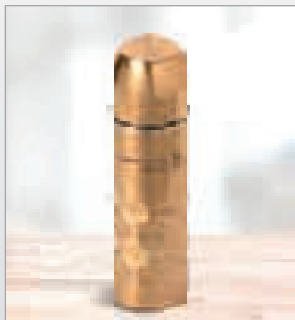

GM S SW

GF-AM-859
METEOR TUMBLER IN
BIANCA CUSTOM GIFT BOX

GD S

GF-AM-860
DISCOVERY BOTTLE IN
BIANCA CUSTOM GIFT BOX

GD S

GF-AM-861
METEOR FLASK IN
BIANCA CUSTOM GIFT BOX

GD S

GF-AM-862
BINARY FLASK IN
BIANCA CUSTOM GIFT BOX