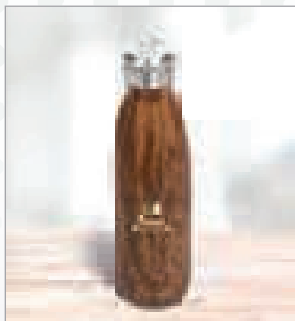

GF-AM-865
WOODBURY BOTTLE IN
BIANCA CUSTOM GIFT BOX

BN