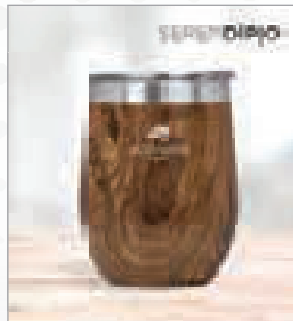

GF-SD-839
WOODBURY CUP IN
BIANCA CUSTOM GIFT BOX

BN