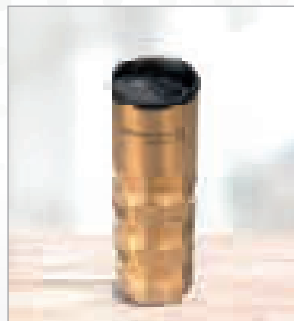

GF-AM-859
METEOR TUMBLER IN
BIANCA CUSTOM GIFT BOX

GD S