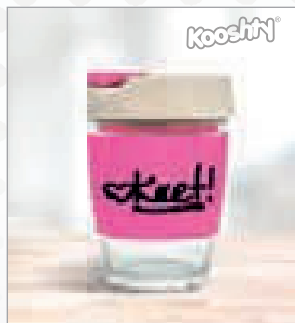

Step 1: Choose the Cup, Mug or Short Tumbler in Custom Gift Box that suits your campaign

Step 2: Create and supply your unique artwork to customise your box

Note: Each code featured to the right is supplied standard with a customisable gift box (featured above)